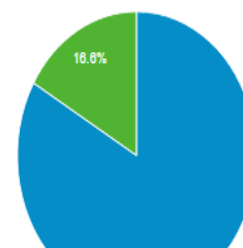

ENVIS Centre on Hazardous Waste

Monthly Progress Report 2015-16

■ New Visitor ■ Returning Visitor

Sr. no	Months	Visits
1	APRIL	636
2	MAY	1103
3	JUNE	1169
4	JULY	1241
5	AUGUST	770
6	SEPTEMBER	495
7	OCTOBER	532
8	NOVEMBER	713
9	DECEMBER	550
10	JANUARY	790
11	17 FEBRUARY	421