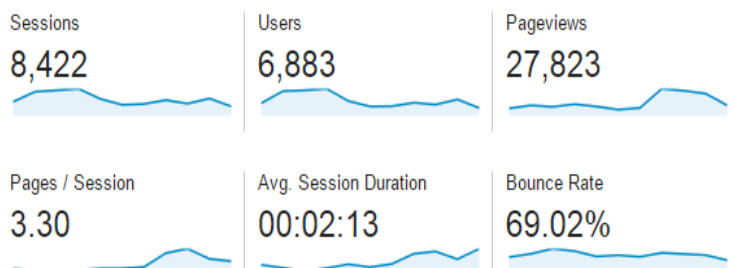

ENVIS Centre on Hazardous Waste

Monthly Progress Report 2015-16

■ New Visitor ■ Returning Visitor

Sr. no	Months	Visits
1	APRIL	636
2	MAY	1103
3	JUNE	1169
4	JULY	1241
5	AUGUST	770
6	SEPTEMBER	495
7	OCTOBER	532
8	NOVEMBER	713
9	DECEMBER	550
10	JANUARY	790
11	17 FEBRUARY	421

Source:Google Analytics