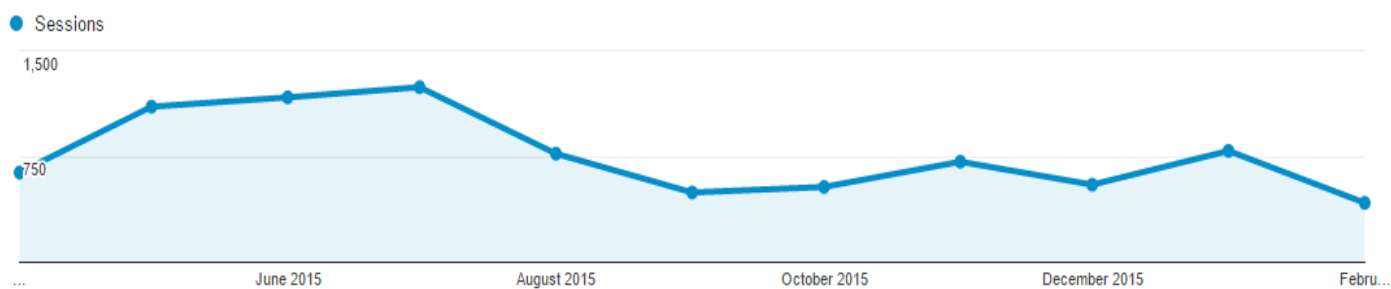

ENVIS Centre on Hazardous Waste

Monthly Progress Report 2015-16

■ New Visitor ■ Returning Visitor

Sr. no	Months	Visits
1	APRIL	636
2	MAY	1103
3	JUNE	1169
4	JULY	1241
5	AUGUST	770
6	SEPTEMBER	495
7	OCTOBER	532
8	NOVEMBER	713
9	DECEMBER	550
10	JANUARY	790
11	17 FEBRUARY	421

Source:Google Analytics