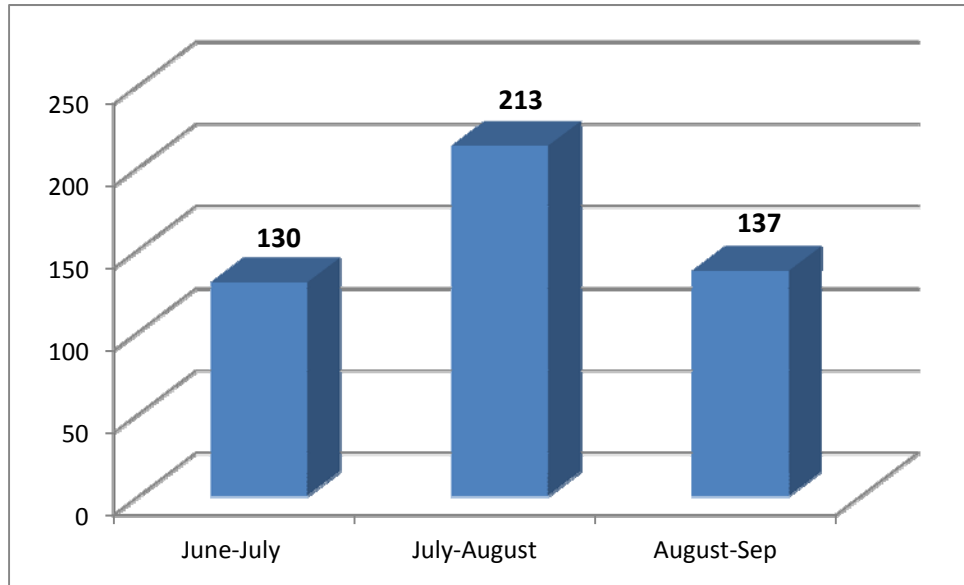

Website Hits Graph

Graph of June 2014 to September 2014

Month	Hits	Hits Between Months		
June 2014	1741	130		
July 2014	1871			
August 2014	2084		213	
September 2014	2221			137

ENVIS Progress Report Month Wise

Graph of September 2014 to January 2015

Month	Hits	Hits Between Months			
September 2014	2221	339			
October 2014	2620				
November 2014	2910		290		
December 2014	3083			173	
January 2015	3520				437