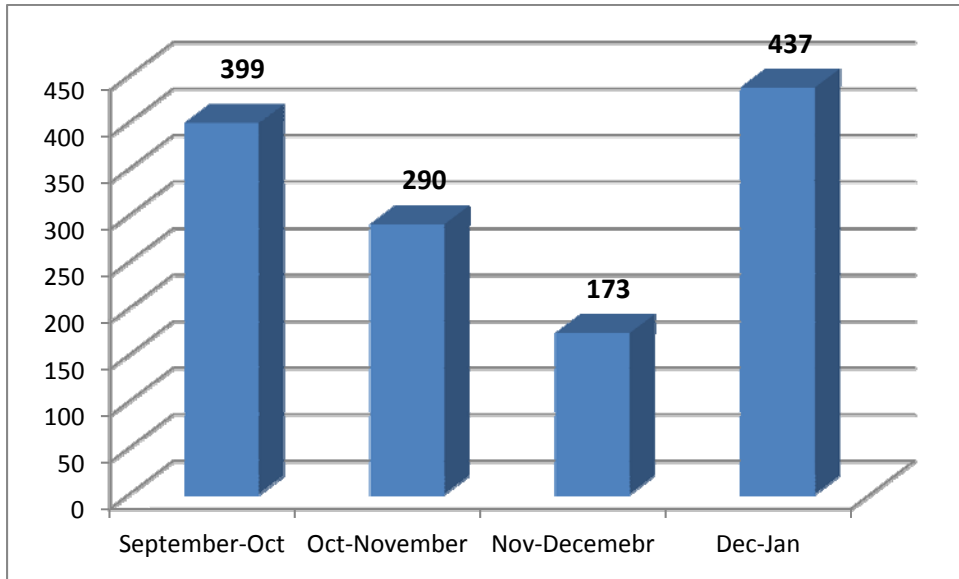

Website Hits Graph

Graph of June 2014 to September 2014

Month	Hits	Hits Between Months		
June 2014	1741	130		
July 2014	1871			
August 2014	2084		213	
September 2014	2221			137

ENVIS Progress Report Month Wise

Graph of September 2014 to January 2015

Month	Hits	Hits Between Months			
September 2014	2221	339			
October 2014	2620				
November 2014	2910		290		
December 2014	3083			173	
January 2015	3520				437